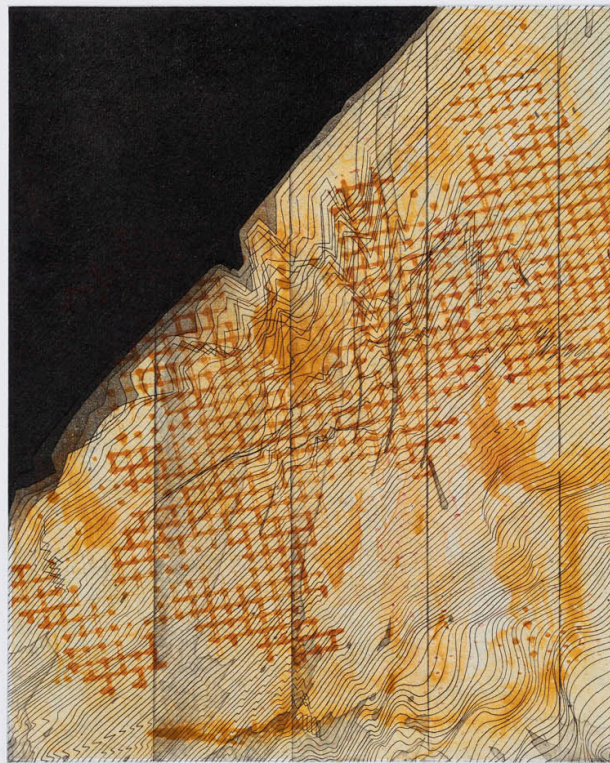

Invisible Topography II (EV 1/7)

R 5,560.00

EV 1/7 INVISIBLE TOPOGRAPHY II

BR L.H. 23

Edition Size	7
Medium	Etching with chine-collé
Height	43.00 cm
Width	36.00 cm
Artist	Bevan de Wet
Year	2023