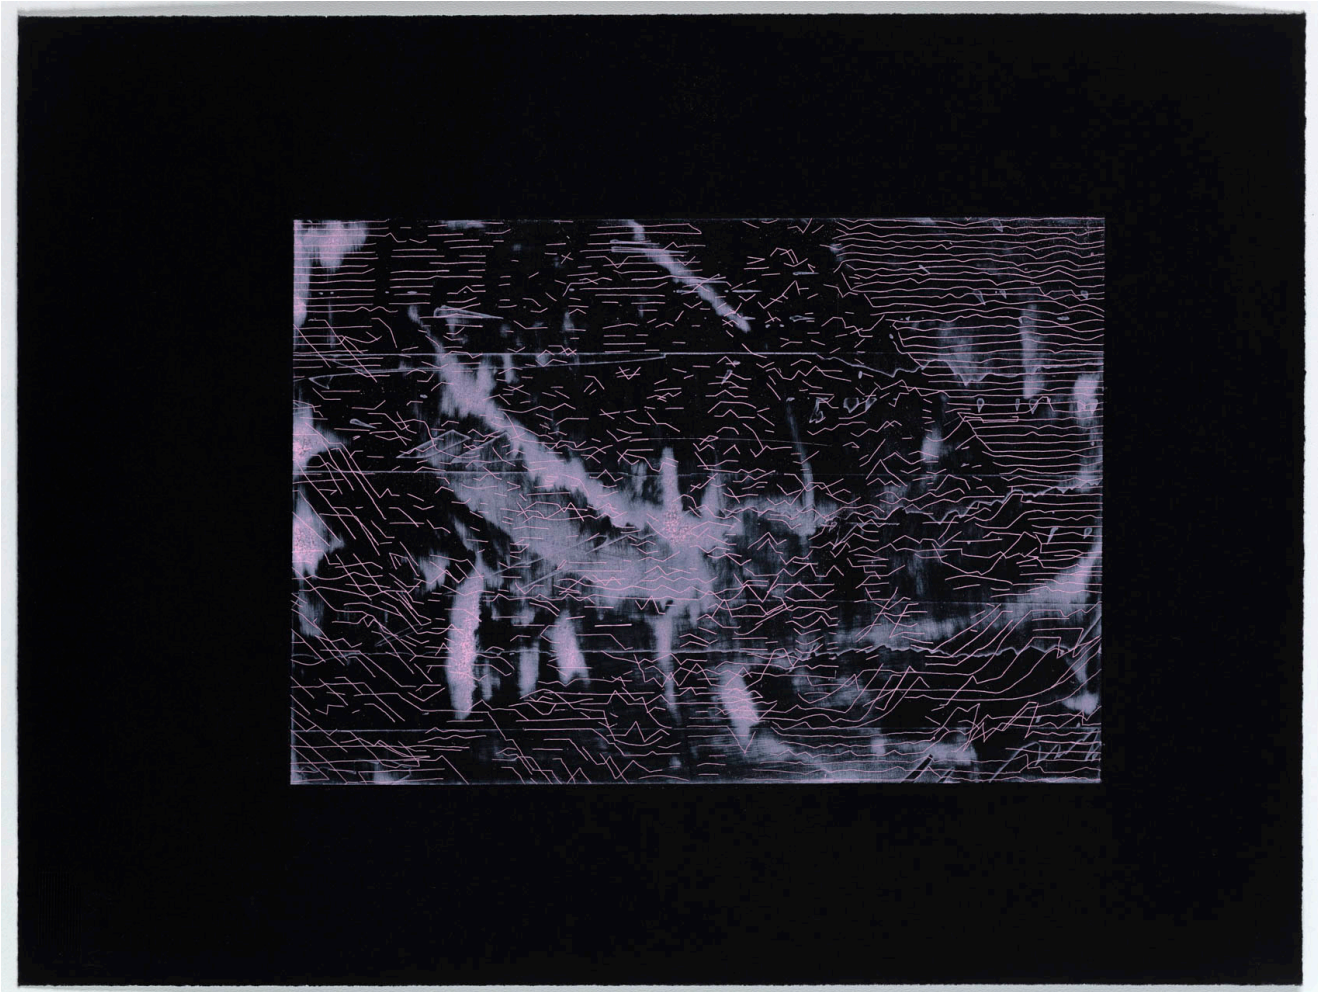

Contour II (Obscured by clouds)

R 4,800.00

Frame	None
Medium	Etching
Height	34.00 cm
Width	45.00 cm
Artist	Bevan de Wet
Year	2023