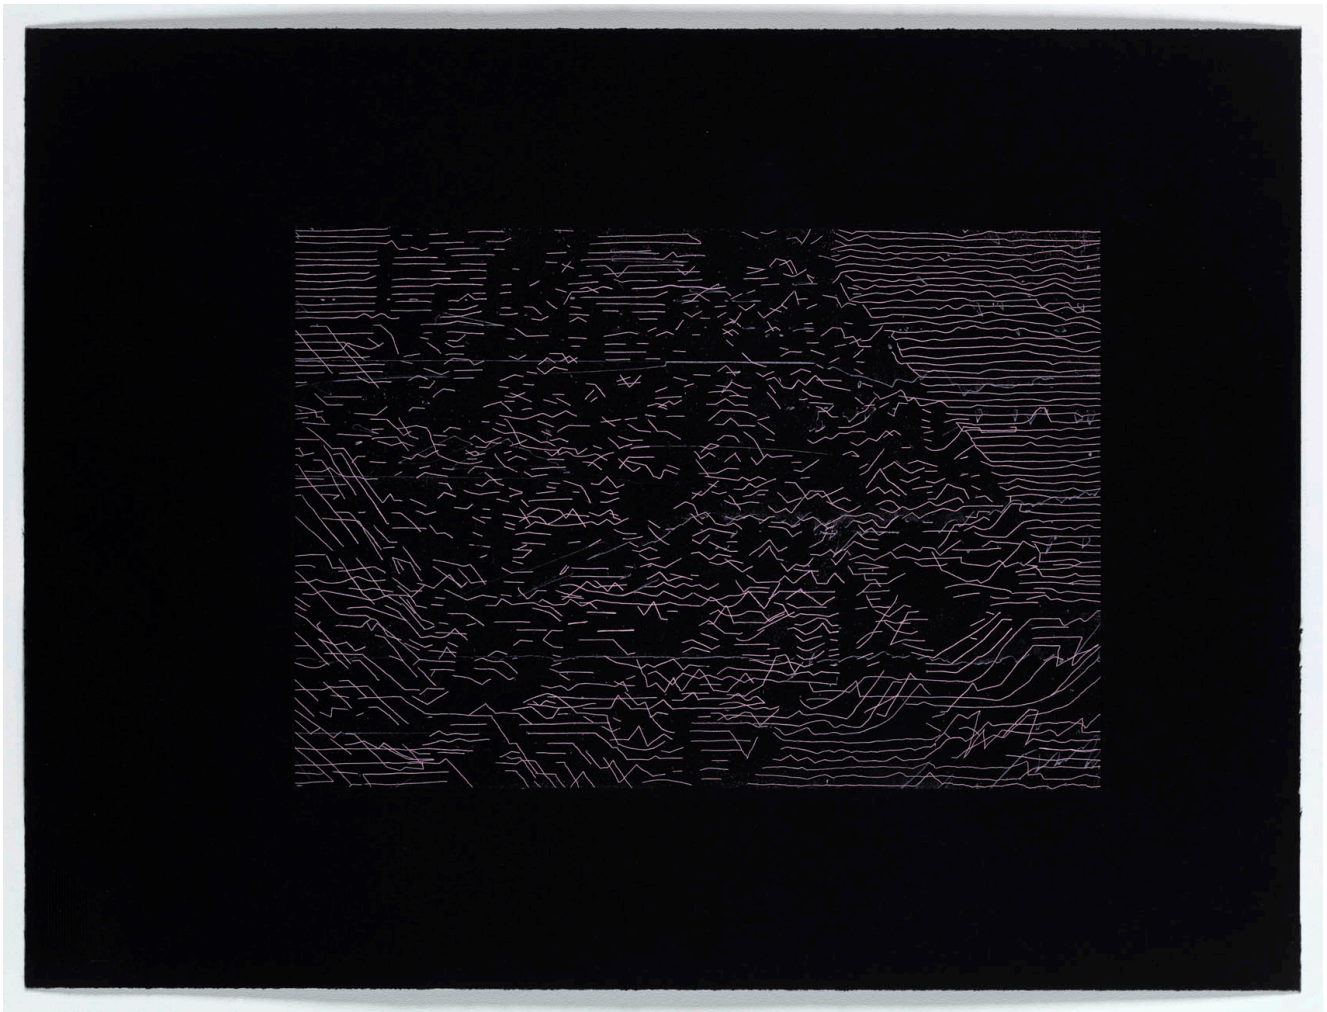

Contour II

R 6,300.00

Unframed - R4,800.00

Medium	Etching
Height	34.00 cm
Width	45.00 cm
Artist	Bevan de Wet
Year	2023