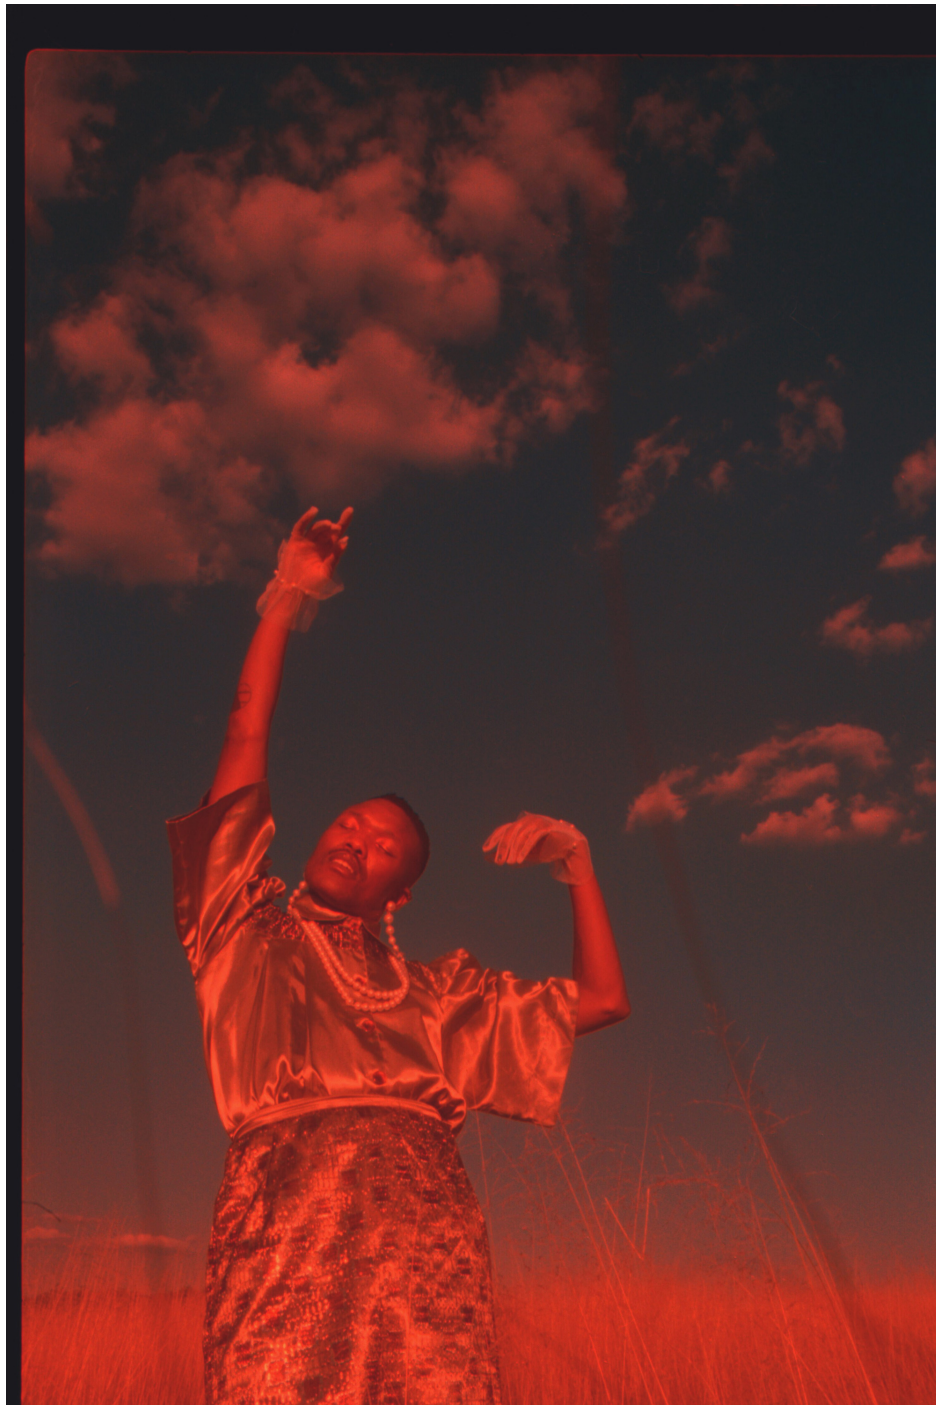

**Dawn**

**R 3,000.00**

photography red dawn model portrait clouds blue sky analogue

Frame	None
Edition Size	3
Medium	archival giclee photographic print
Height	29.70 cm
Width	21.00 cm
Artist	Troye Shannon
Year	2022