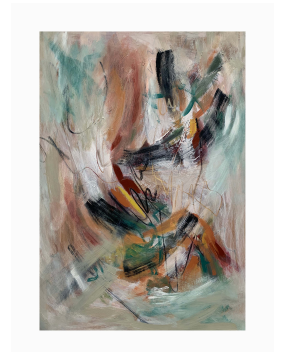

Symphonic discoveries

R 8,500.00

Abstract expressionism is at the core of all Simone's work as she delves into the her own sense of self and the complexities of life through colour, form and expression. She believes that layers have the power to create depth and dimensionality. And it's through layering that she's able to process the intricacies and narratives of human experience. The abstract artwork was made after solo art residency in France 2023 as reflection of her time spent there. This abstract expressionist painting has many layers as well as mixed mediums adding to the depth of what she explored within herself. Eluding to the profound journey of self-discovery.

Frame	None
Medium	Oils, charcoal and chalk pastel on card
Height	62.00 cm
Width	90.00 cm
Artist	Simone Verfaille
Year	2023