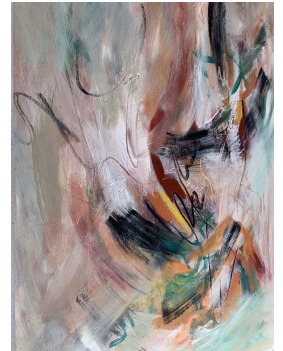

Symphonic discoveries

R 8,500.00

Abstract expressionism is at the core of all Simone's work as she delves into the her own sense of self and the complexities of life through colour, form and expression. She believes that layers have the power to create depth and dimensionality. And it's through layering that she's able to process the intricacies and narratives of human experience. The abstract artwork was made after solo art residency in France 2023 as reflection of her time spent there. This abstract expressionist painting has many layers as well as mixed mediums adding to the depth of what she explored within herself. Eluding to the profound journey of self-discovery.

Frame	None
Medium	Oils, charcoal and chalk pastel on card
Height	62.00 cm
Width	90.00 cm
Artist	Simone Verfaille
Year	2023