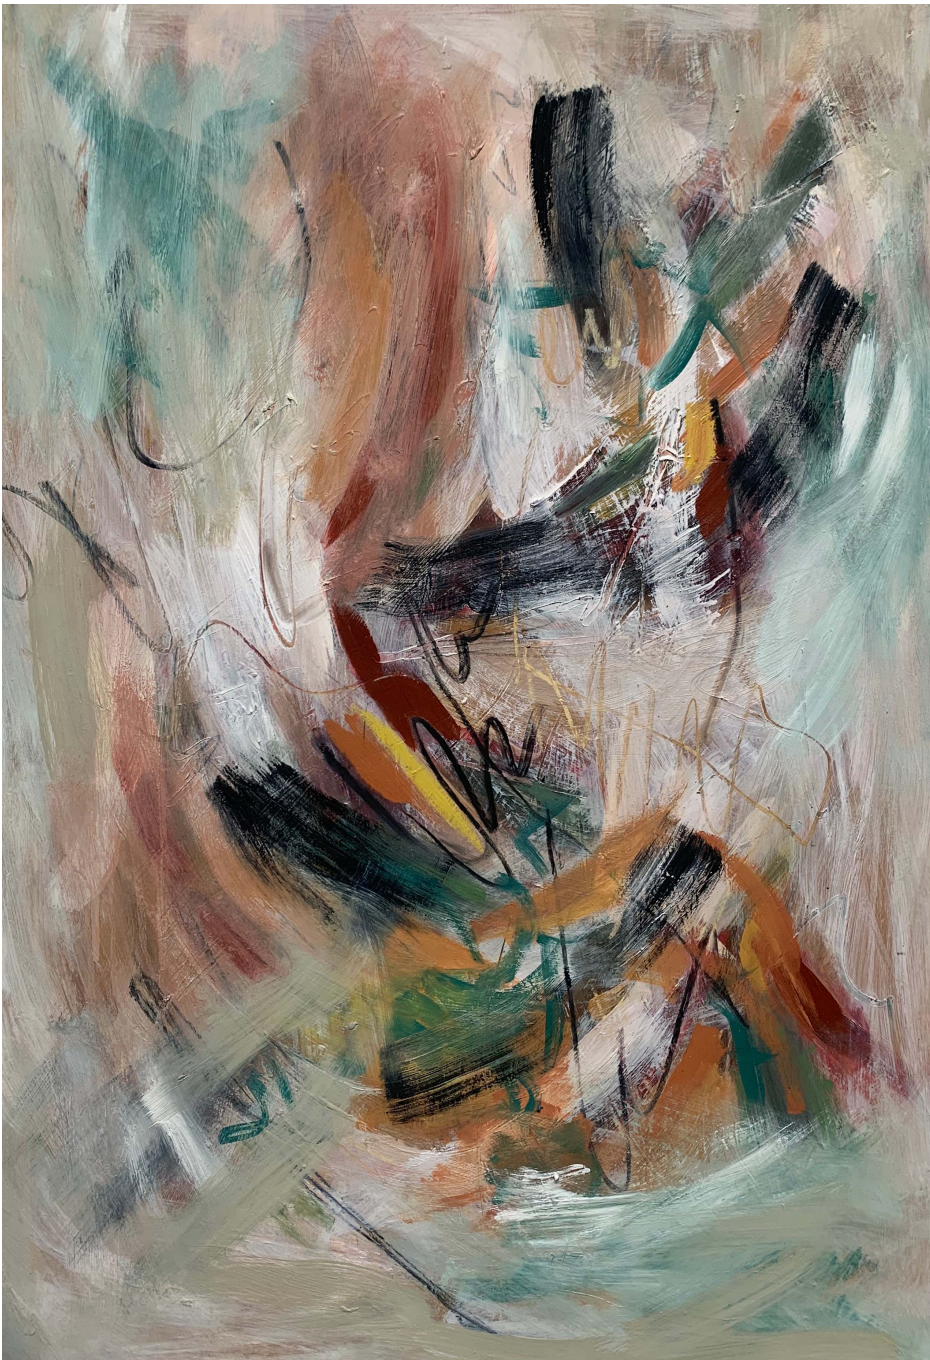

Symphonic discoveries

R 8,500.00

Abstract expressionism is at the core of all Simone's work as she delves into the her own sense of self and the complexities of life through colour, form and expression. She believes that layers have the power to create depth and dimensionality. And it's through layering that she's able to process the intricacies and narratives of human experience. The abstract artwork was made after solo art residency in France 2023 as reflection of her time spent there. This abstract expressionist painting has many layers as well as mixed mediums adding to the depth of what she explored within herself. Eluding to the profound journey of self-discovery.

Frame	None
Medium	Oils, charcoal and chalk pastel on card
Height	62.00 cm
Width	90.00 cm
Artist	Simone Verfaille
Year	2023