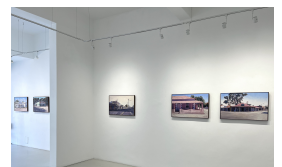

West End Bazaar, Kimberley

R 59,130.50

John Kramer, West End Bazaar, Kimberley, Oil on Linen Canvas, 50 x 80cm, 2023, Framed

Frame	Wooden Shadow Box
Medium	Oil on Linen Canvas
Height	50.00 cm
Width	80.00 cm
Artist	John Kramer
Year	2023