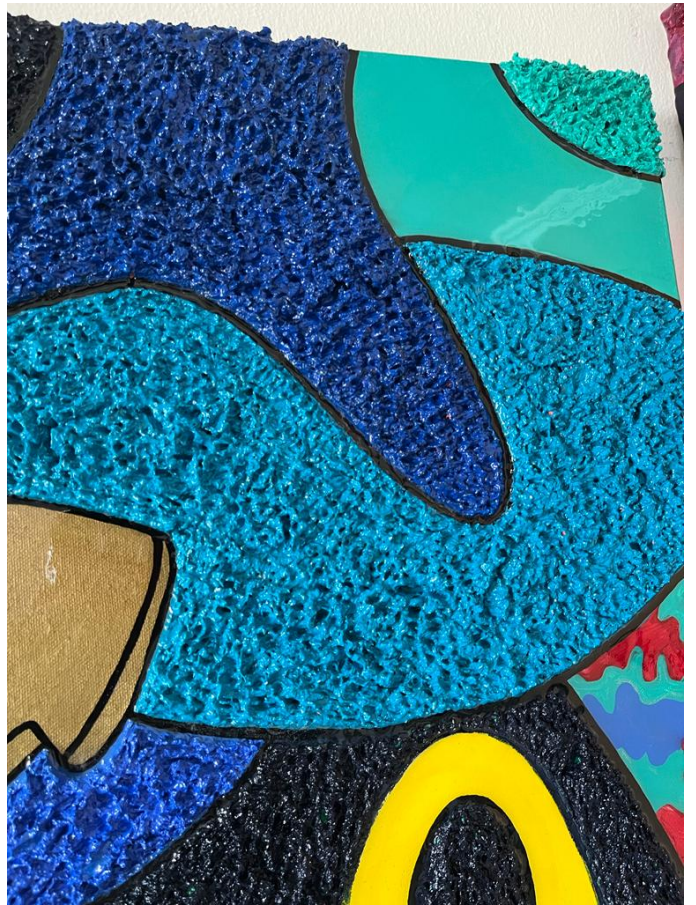

**A Secret Chord**

**R 23,400.00**

1016 x 762 mm per piece pair

Raised texture, acrylic and oil paint with resin

**A Secret Chord** is an ode to embracing oneself. This composition beautifully portrays various facets that define my identity, passions, and pleasures. The Blue Chord symbolizes my personal quest for spiritual growth. Throughout my life, I have grappled with the notion of being unconditionally loved by God, and this piece serves as a testament to that inner struggle. It delves into the depths of my insecurities, making it a challenging creation to bring forth.

In the end, this composition represents the collective essence of humanity, encompassing our true selves and our innate desire for self-acceptance, regardless of the purpose we strive for in life.

Frame	None
Medium	Mixed
Height	102.00 cm
Width	77.00 cm
Artist	Andiswa Bhungane
Year	2023