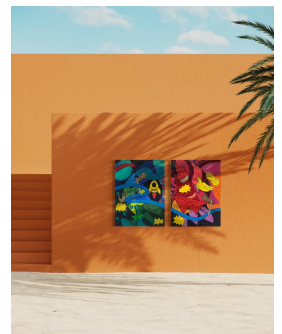

**A Secret Chord**

**R 23,400.00**

1016 x 762 mm per piece pair

Raised texture, acrylic and oil paint with resin

**A Secret Chord** is an ode to embracing oneself. This composition beautifully portrays various facets that define my identity, passions, and pleasures. The Blue Chord symbolizes my personal quest for spiritual growth. Throughout my life, I have grappled with the notion of being unconditionally loved by God, and this piece serves as a testament to that inner struggle. It delves into the depths of my insecurities, making it a challenging creation to bring forth.

In the end, this composition represents the collective essence of humanity, encompassing our true selves and our innate desire for self-acceptance, regardless of the purpose we strive for in life.

Frame	None
Medium	Mixed
Height	102.00 cm
Width	77.00 cm
Artist	Andiswa Bhungane
Year	2023