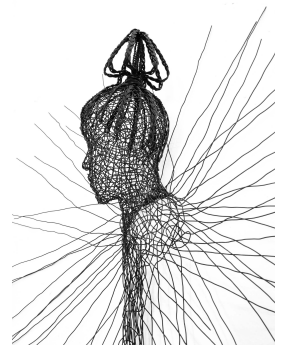

Élévation

Call for Price

Frame	None
Medium	Iron wire weaving
Height	190.00 cm
Width	120.00 cm
Artist	Rémy Samuz
Year	2023