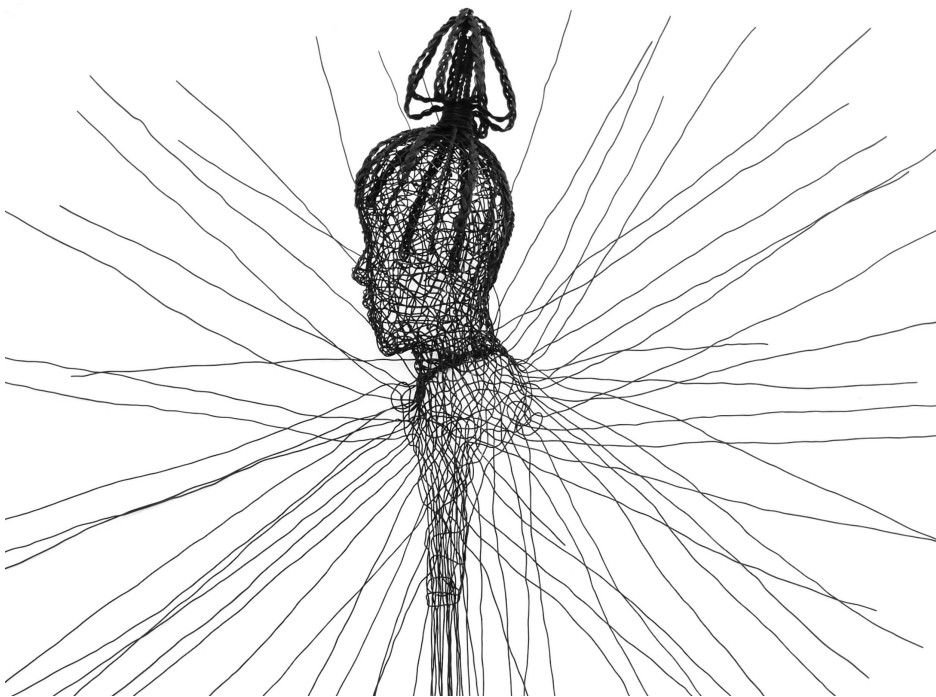

Élévation

Call for Price

Frame	None
Medium	Iron wire weaving
Height	190.00 cm
Width	120.00 cm
Artist	Rémy Samuz
Year	2023