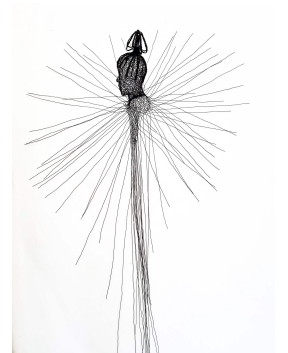

Élévation

Call for Price

Frame	None
Medium	Iron wire weaving
Height	190.00 cm
Width	120.00 cm
Artist	Rémy Samuz
Year	2023