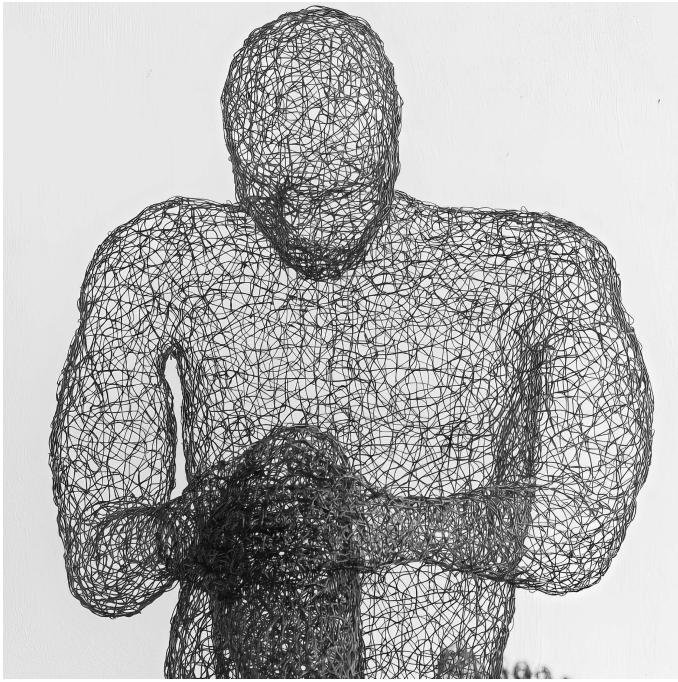

**Le Penseur 2**

**Call for Price**

Frame	None
Medium	Iron wire weaving
Height	90.00 cm
Width	68.00 cm
Artist	Rémy Samuz
Year	2023