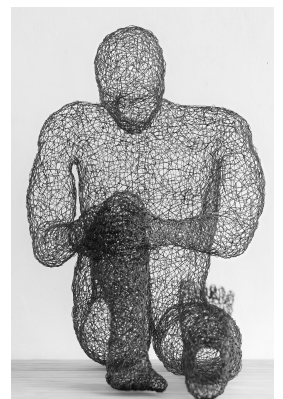

**Le Penseur 2**

**Call for Price**

Frame	None
Medium	Iron wire weaving
Height	90.00 cm
Width	68.00 cm
Artist	Rémy Samuz
Year	2023