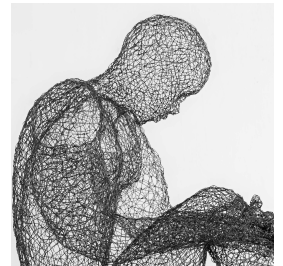

**Le Penseur 2**

**Call for Price**

Frame	None
Medium	Iron wire weaving
Height	90.00 cm
Width	68.00 cm
Artist	Rémy Samuz
Year	2023