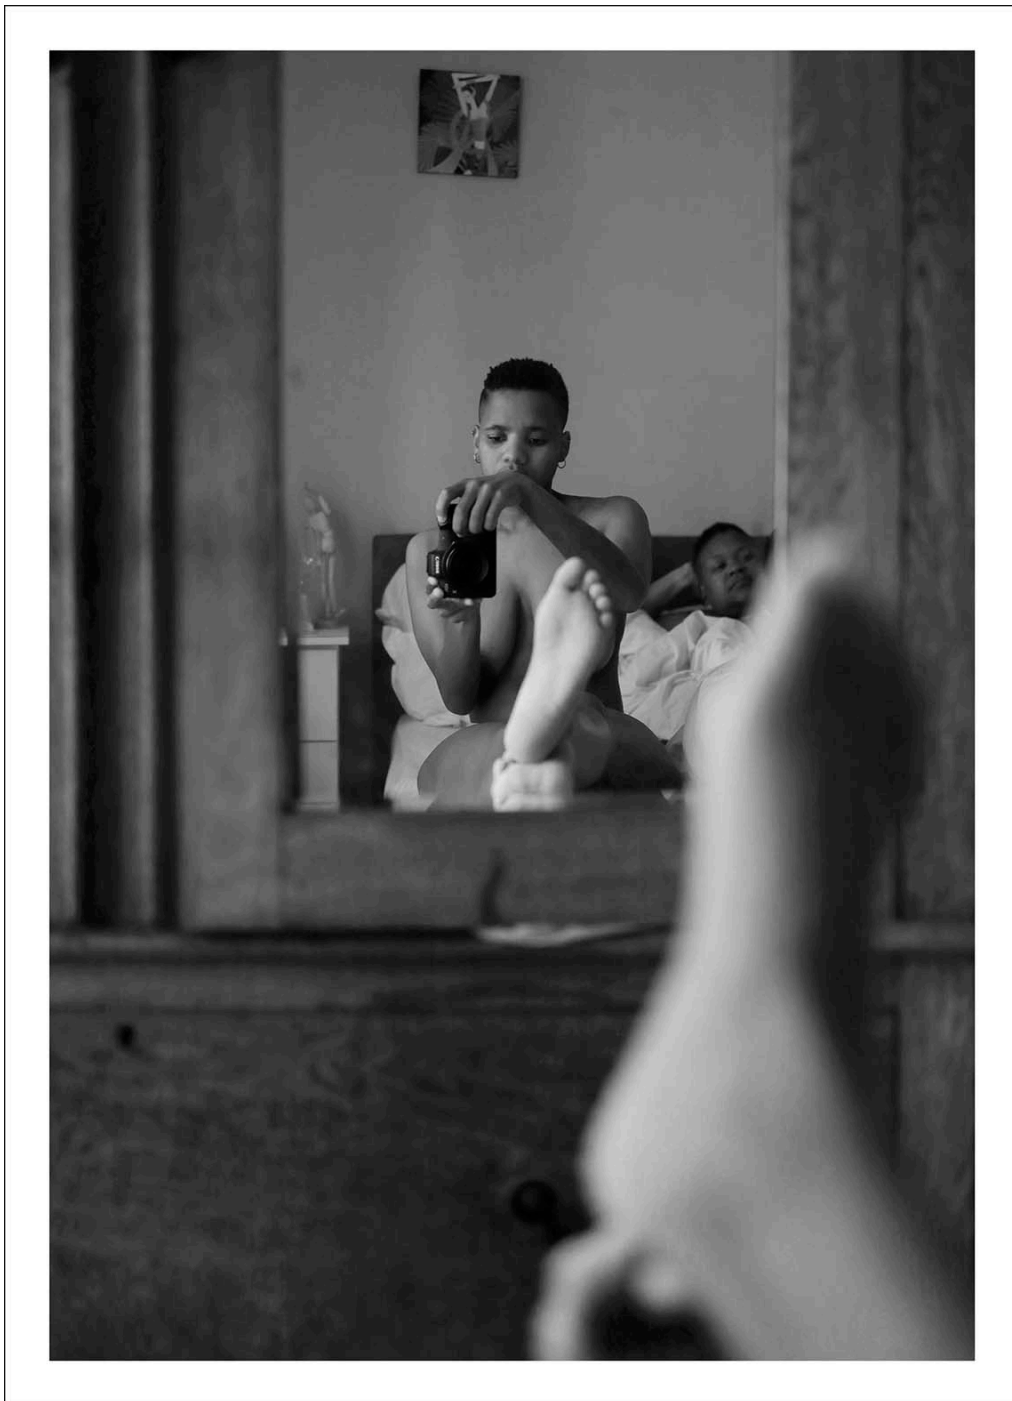

Nolu I

R 8,500.00

NOLU I is part of a new self-portraiture series by the artist for the international group exhibition, Embodying Her 2023.

Frame	None
Medium	Inks on Hahnemühle Photo Rag Baryta
Height	59.00 cm
Width	42.00 cm
Artist	Lulu Mhlana
Year	2023