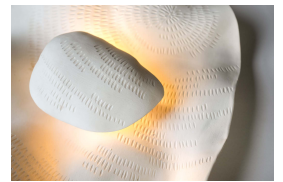

Eclipse Sconce _ Bone

R 15,000.00

Eclipse is a sculptural series inspired by the light sources essential to our survival.

A wall mounted light made of two sheets of clay; a mother and a moon. A concentric regular pattern is carved on the surface as a contrast to the organic nature of the sheets.

The light cast a beautiful glow on the mother sheet highlighting the beauty of the undulating surface and the carvings.

Frame	None
Medium	Stoneware clay
Height	40.00 cm
Width	35.00 cm
Artist	Nindya Bucktowar
Year	2023