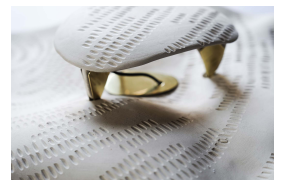

Eclipse Sconce _ Bone

R 15,000.00

Eclipse is a sculptural series inspired by the light sources essential to our survival.

A wall mounted light made of two sheets of clay; a mother and a moon. A concentric regular pattern is carved on the surface as a contrast to the organic nature of the sheets.

The light cast a beautiful glow on the mother sheet highlighting the beauty of the undulating surface and the carvings.

Frame	None
Medium	Stoneware clay
Height	40.00 cm
Width	35.00 cm
Artist	Nindya Bucktowar
Year	2023