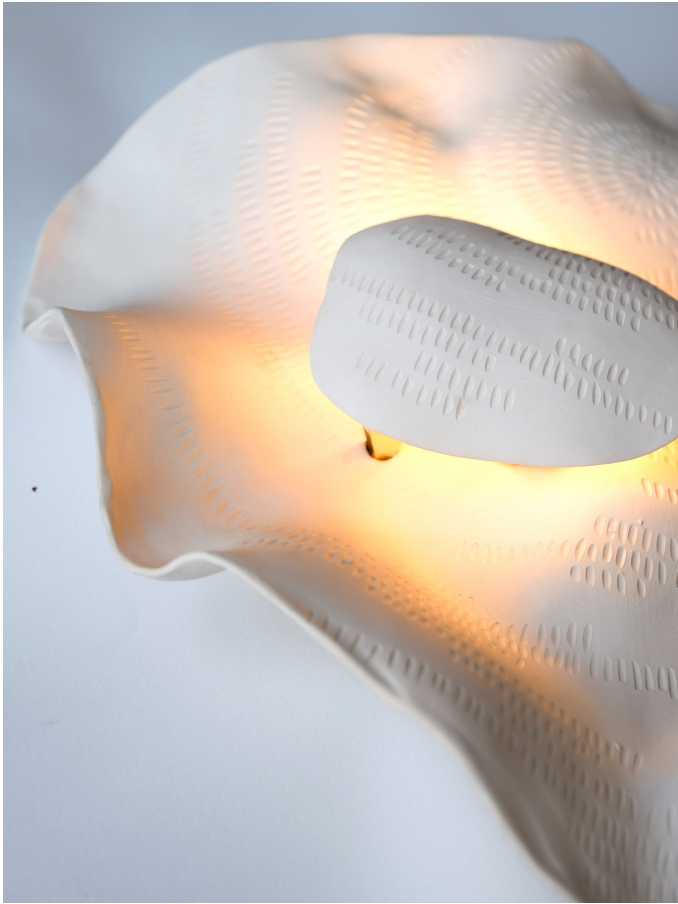

Eclipse Sconce _ Bone

R 15,000.00

Eclipse is a sculptural series inspired by the light sources essential to our survival.

A wall mounted light made of two sheets of clay; a mother and a moon. A concentric regular pattern is carved on the surface as a contrast to the organic nature of the sheets.

The light cast a beautiful glow on the mother sheet highlighting the beauty of the undulating surface and the carvings.

Frame	None
Medium	Stoneware clay
Height	40.00 cm
Width	35.00 cm
Artist	Nindya Bucktowar
Year	2023