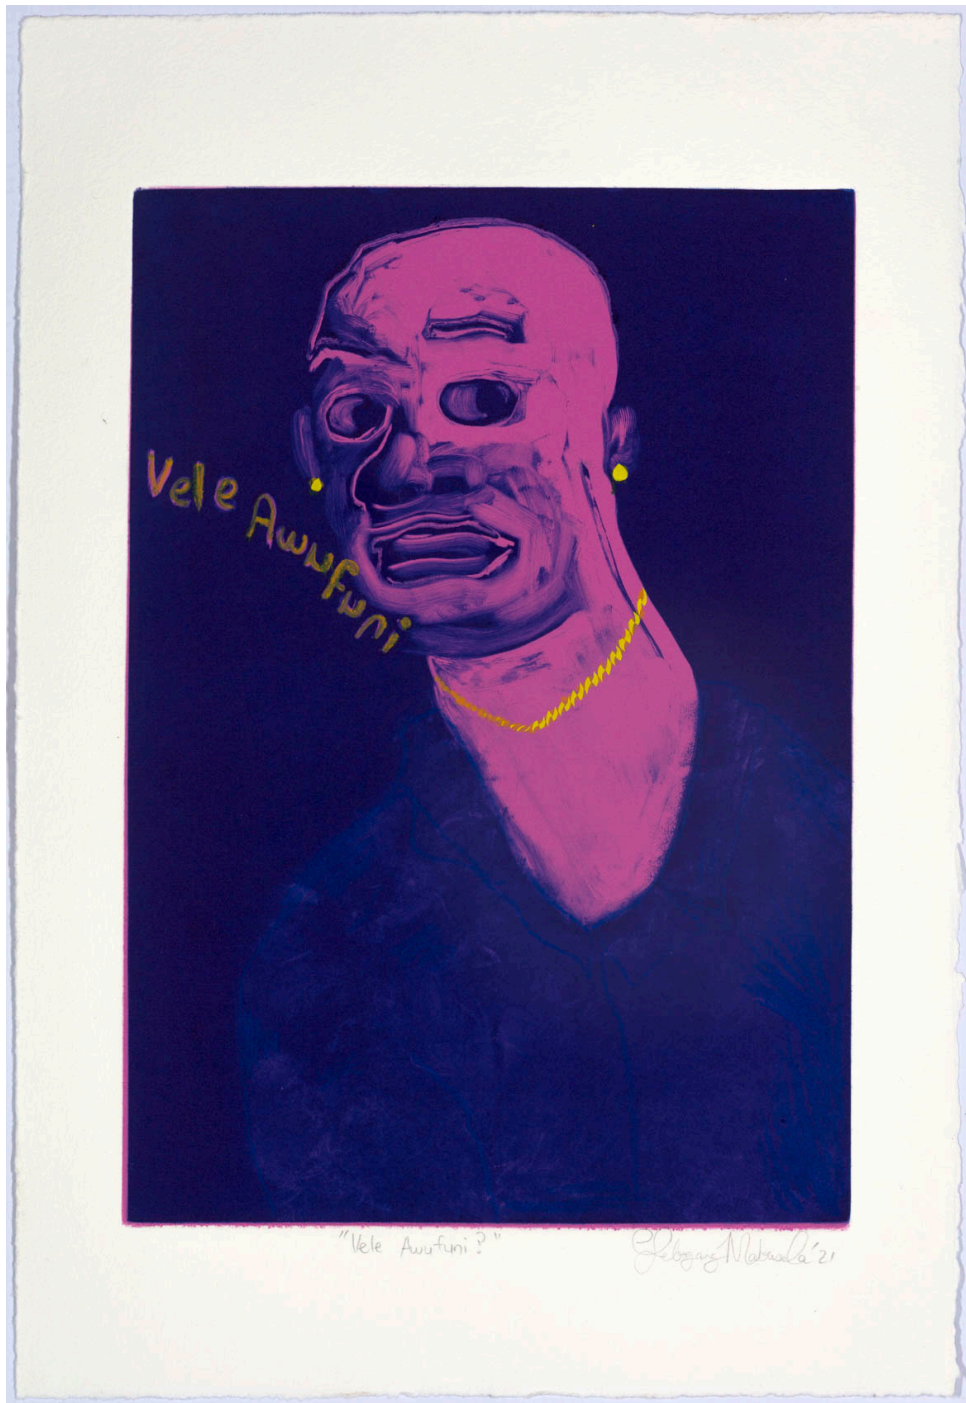

Vele Awufuni?

R 5,657.00

Medium	2-layer oil-based monotype with collage
Height	39.20 cm
Width	26.80 cm
Artist	Lebogang Mabusela
Year	2021