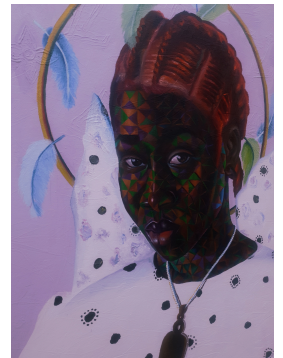

BLACK ANGEL

R 74,163.00

In a bustling city, where towering buildings cast shadows and exhaust fills the air, a hidden struggle unfolds. Olamide silently prayed for her lost wealth while her stomach scavenged for her last meal with a growling sound. Amidst the monotony, Olamide gazes out the bus window, longing for peace in the midst of the chaos that engulfs her mind.

Suddenly, a celestial being appears—a black angel, a symbol of forgotten brilliance and stolen treasures. The angel's defiant gaze reflects the resilience of a community, while her outstretched hand offers hope. Overwhelmed with emotion, Olamide felt her burden lifted, and a renewed wave of hope descended on her. She steps off the bus, ready to honour her heritage and fight against barriers. With each stride, she embraces her culture, knowing that true liberation lies in embracing her truest form and realising that every mistake is a design of nature.

The black angel is a reminder of hope, urging us to recognise the richness of black culture and strive for a brighter future.

Frame	None
Medium	OIL & ACRYLIC ON CANVAS
Height	122.00 cm
Width	122.00 cm
Artist	Abiola Olabamiji
Year	2023