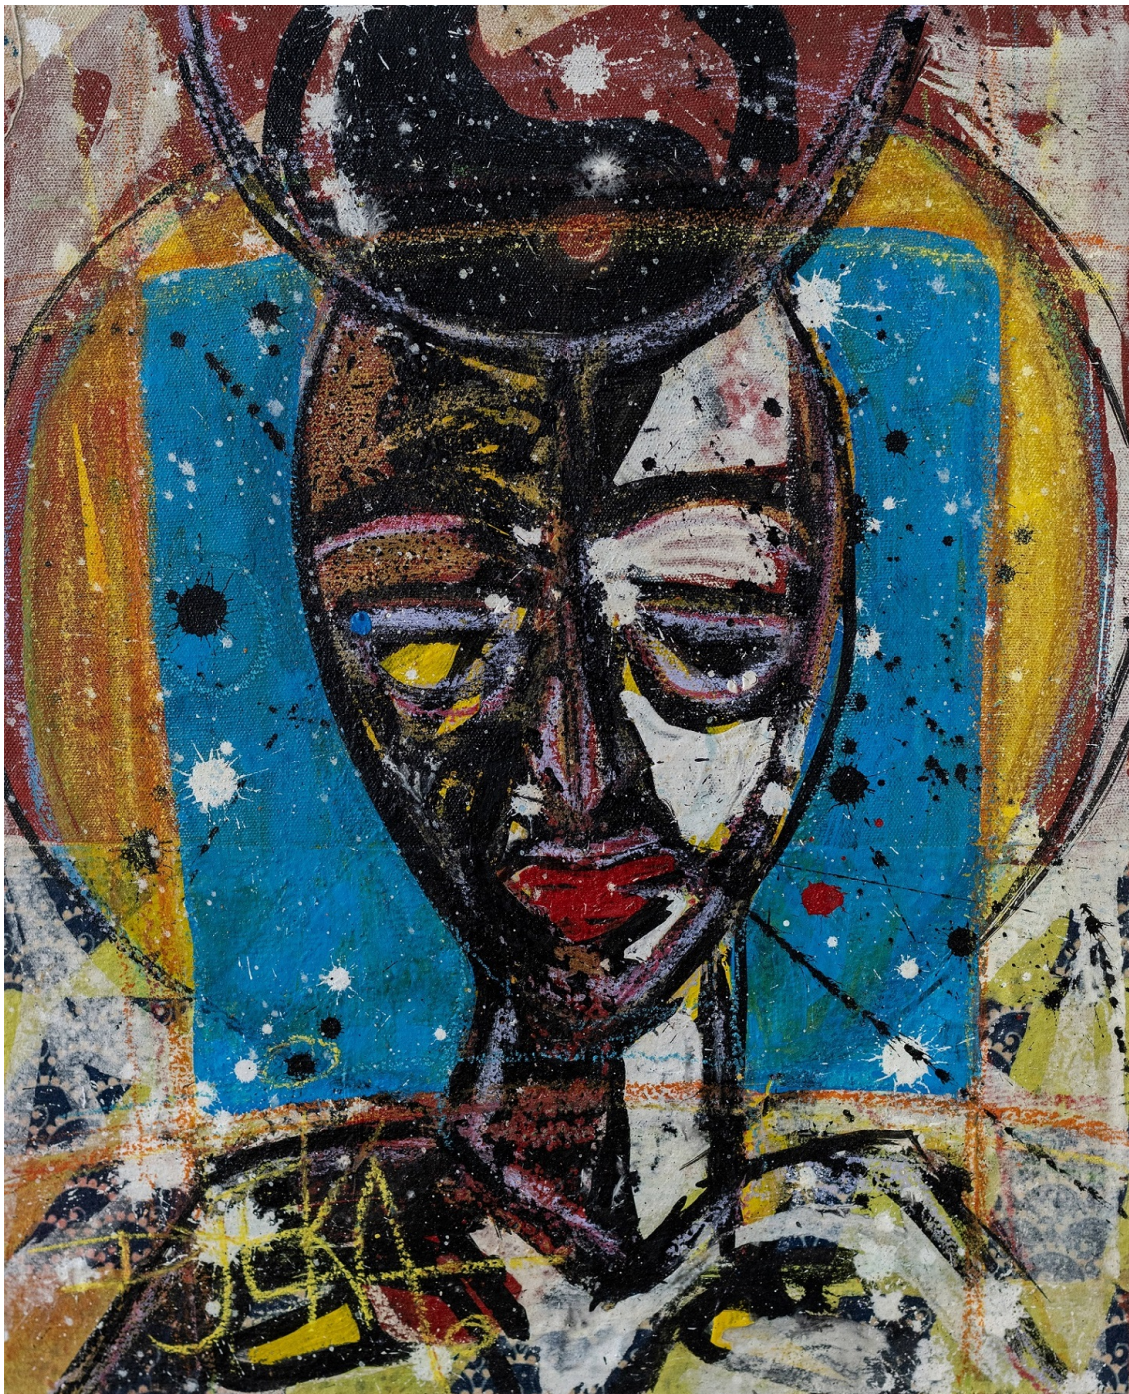

Jomeaux Celeste II

R 52,260.00

Signed by artist.

The twin to Jomeaux Celeste I, this piece explores the timelessness of the notions of Yin and Yang – as with much of Djéka's work, a yearning for balance and the ever-presence of the duality of life. The figure's headdress with the sun keys into the Akan preoccupation with the metaphysical world and a higher power.

| | |
|--------|-----------------------|
| Frame | None |
| Medium | Mixed media on canvas |
| Height | 50.00 cm |
| Width | 40.00 cm |
| Artist | Jean-Baptiste Djéka |
| Year | 2019 |