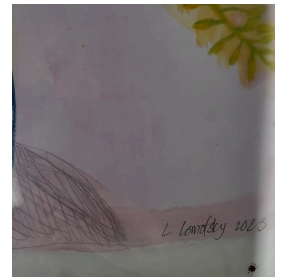

Ink and gouache on bamboo

R 6,500.00

Medium	Plumbago, Aloe and Lily
Height	36.00 cm
Width	48.00 cm
Artist	Lynne Lomofsky
Year	2023