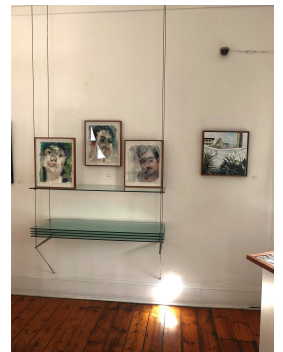

Within these walls

R 7,500.00

Frame	None
Medium	Gouache, pastel, charcoal on canvas
Height	40.00 cm
Width	40.00 cm
Artist	Madeleine van Manen
Year	2021