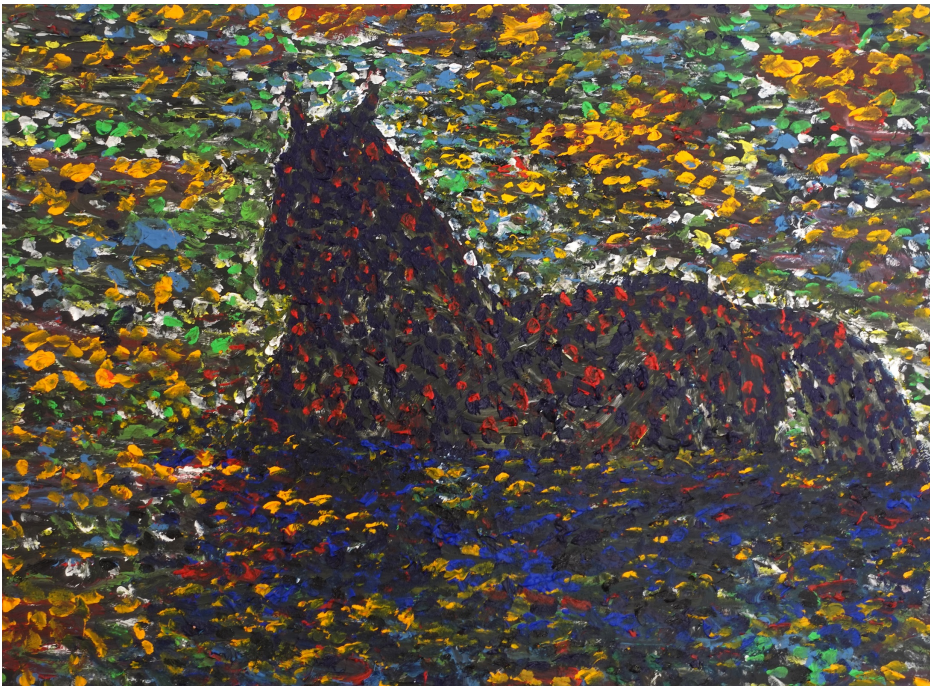

## Wasteland (W3)

R 39,000.00

Frame	None
Medium	Acrylic on canvas
Height	155.00 cm
Width	109.50 cm
Artist	John-Michael Metelerkamp
Year	2023