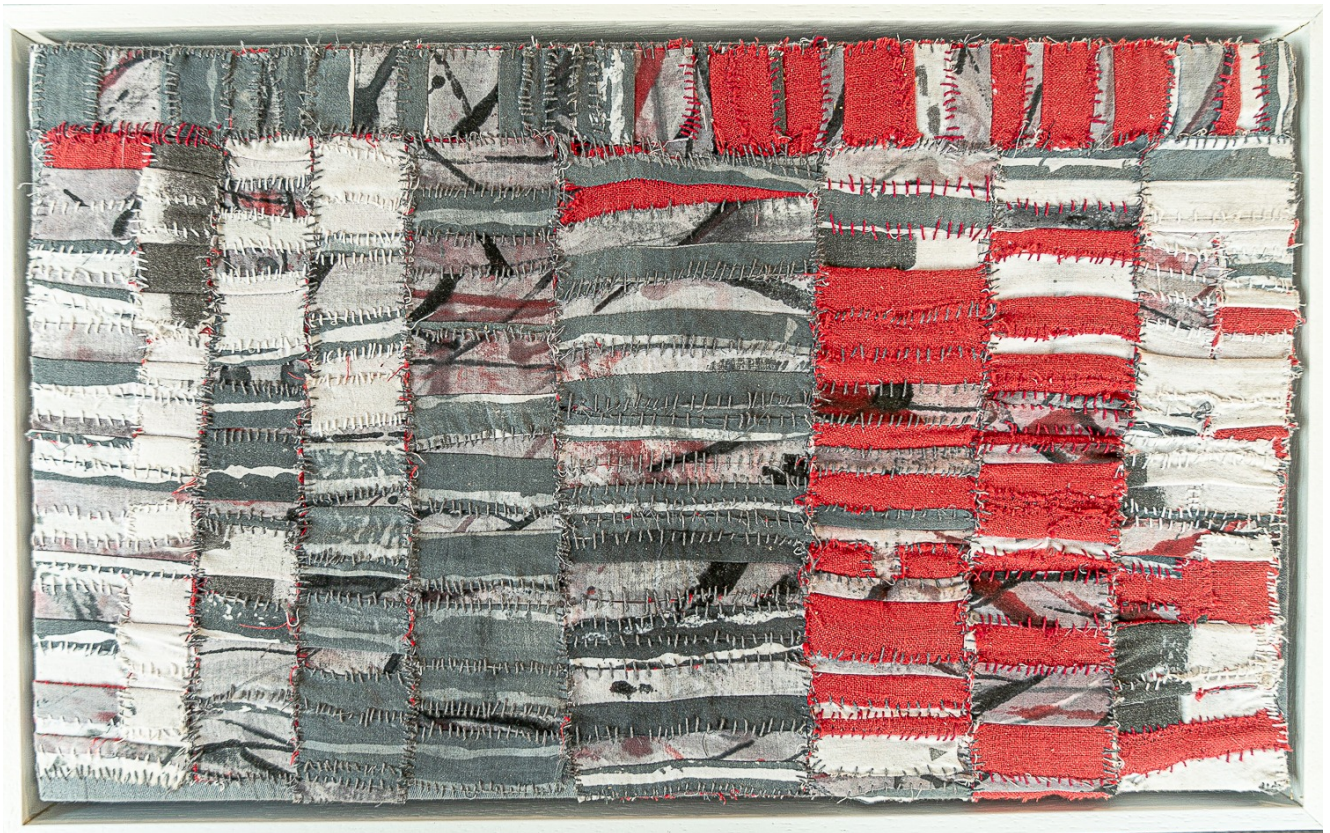

**Red , Black and White**

**R 12,000.00**

Hand Dyed & Mark making

Hand stitched & layered

Shadow box frame

Frame	None
Medium	Textile
Height	30.00 cm
Width	45.00 cm
Artist	Mandy Shindler
Year	2023