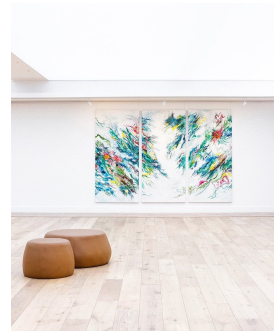

## Empyrean

R 98,000.00

Justin Southey

2018

"Empyrean"

Oil on Canvas

2400mm x 1080mm (x3)

(2400mm x 3240) total

Frame	None
Medium	oil on canvas
Height	240.00 cm
Width	324.00 cm
Artist	Justin Southey
Year	2018