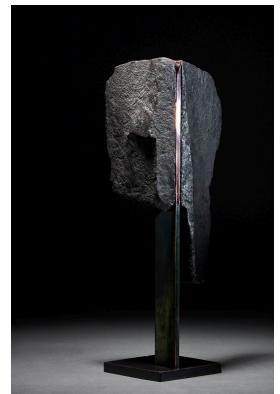

Duality I

R 27,000.00

Medium

Basalt and Copper

Height

53.50 cm

Width

19.00 cm

Artist

Heino Schmitt