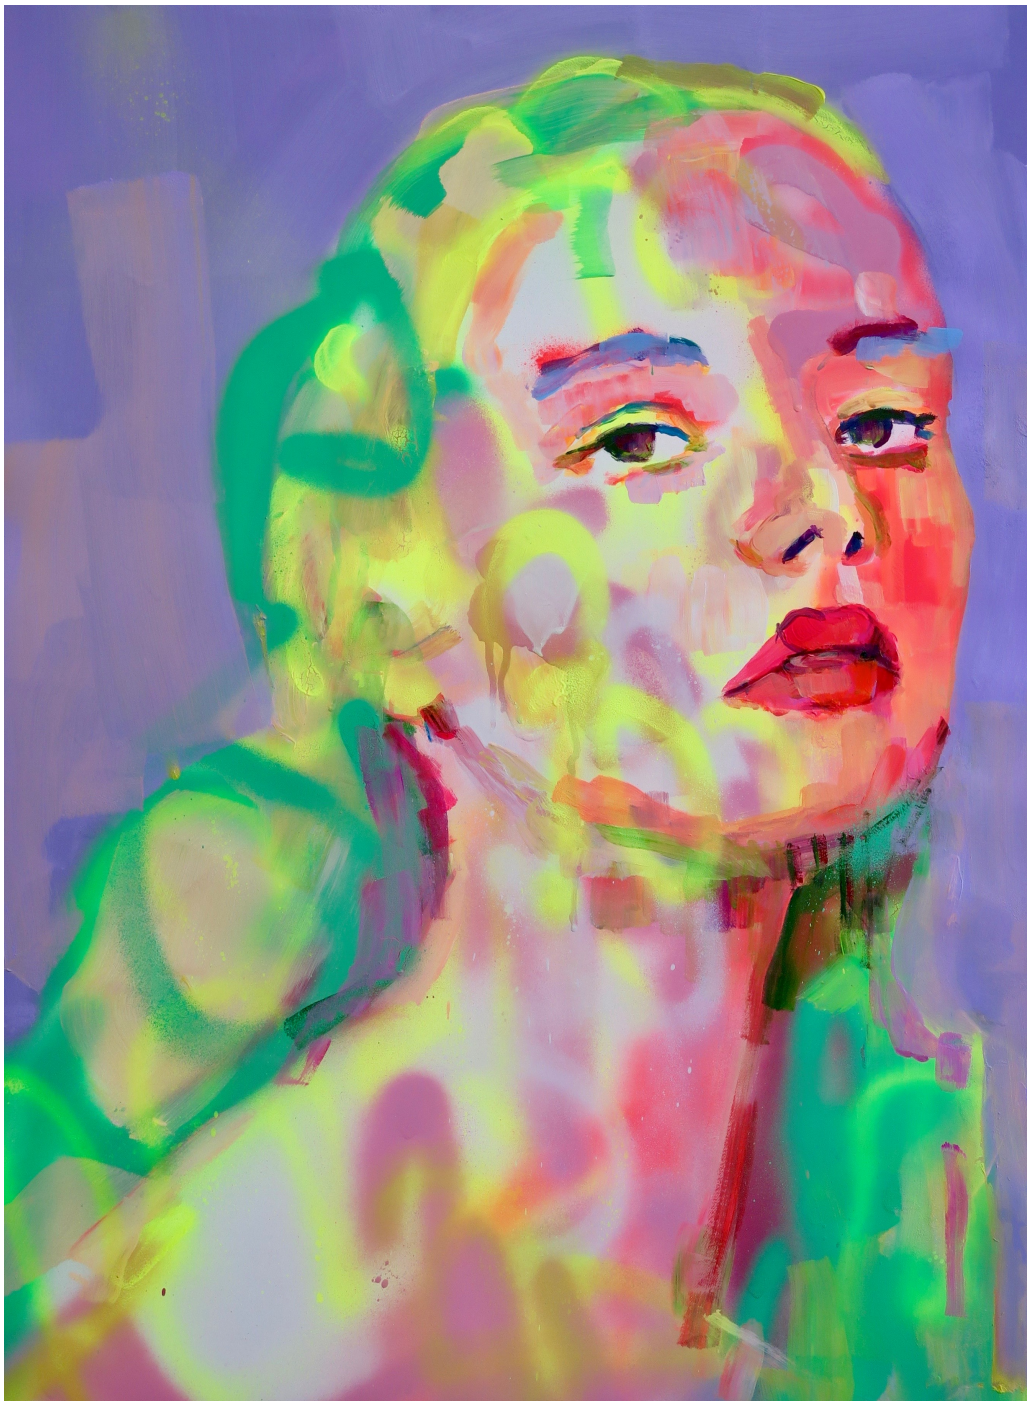

ESERRA523

R 31,304.34

Unframed unique artwork on paper.

Frame	None
Medium	Acrylic and spray paint on paper
Height	77.00 cm
Width	57.00 cm
Artist	Kilmany-Jo Liversage
Year	2023