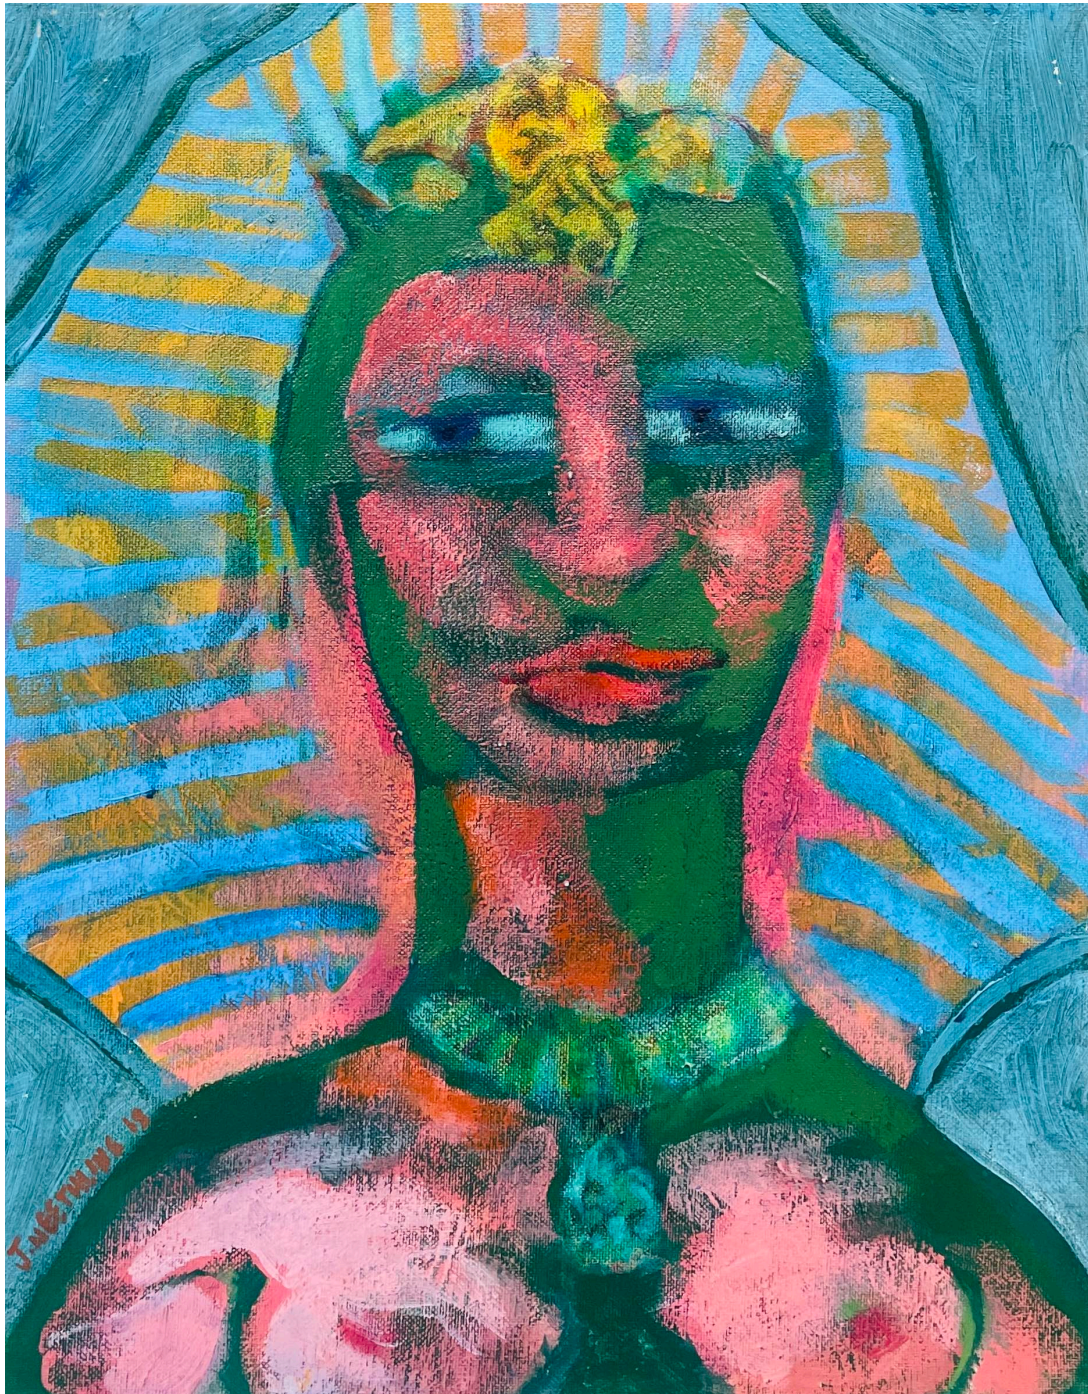

Quasi Egyptian Queen

R 13,000.00

Frame	None
Medium	Acrylic on canvas on board
Height	46.00 cm
Width	36.00 cm
Artist	Jan Neethling
Year	2019