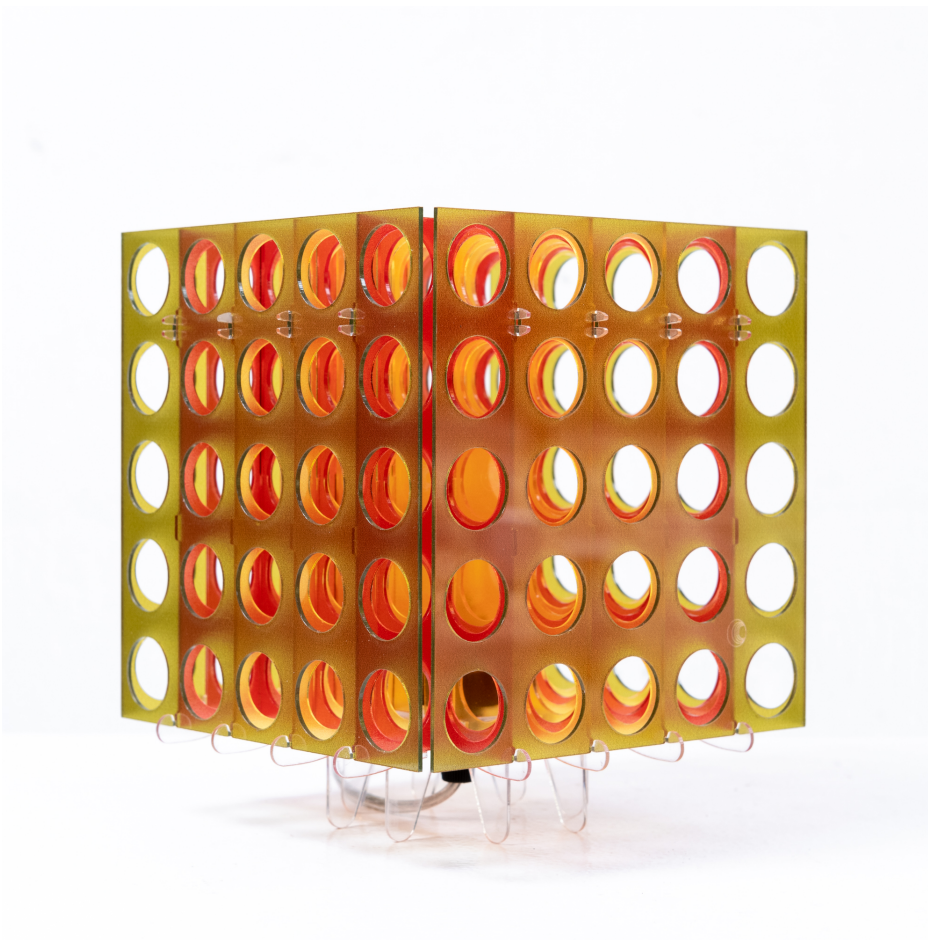

150 T Cube Albers #4

R 1,735.61

Round 150 T Cube Albers #4

Frame	None
Medium	Plastic
Height	8.00 cm
Width	5.00 cm
Artist	ROUND
Year	2022