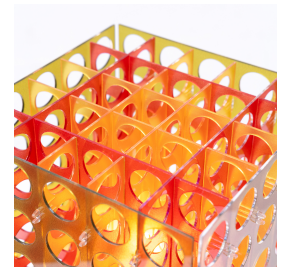

150 T Cube Albers #4

R 1,735.61

Round 150 T Cube Albers #4

Frame	None
Medium	Plastic
Height	8.00 cm
Width	5.00 cm
Artist	ROUND
Year	2022