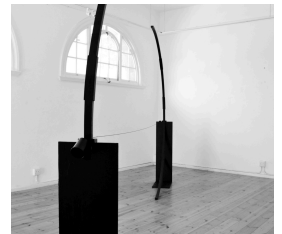

**TELEMATIC EMBRACE holding sound**

**R 15,000.00**

Medium

Wood (pine and recycled)

Height

300.00 cm

Artist

Alexandra Naledi Holtman