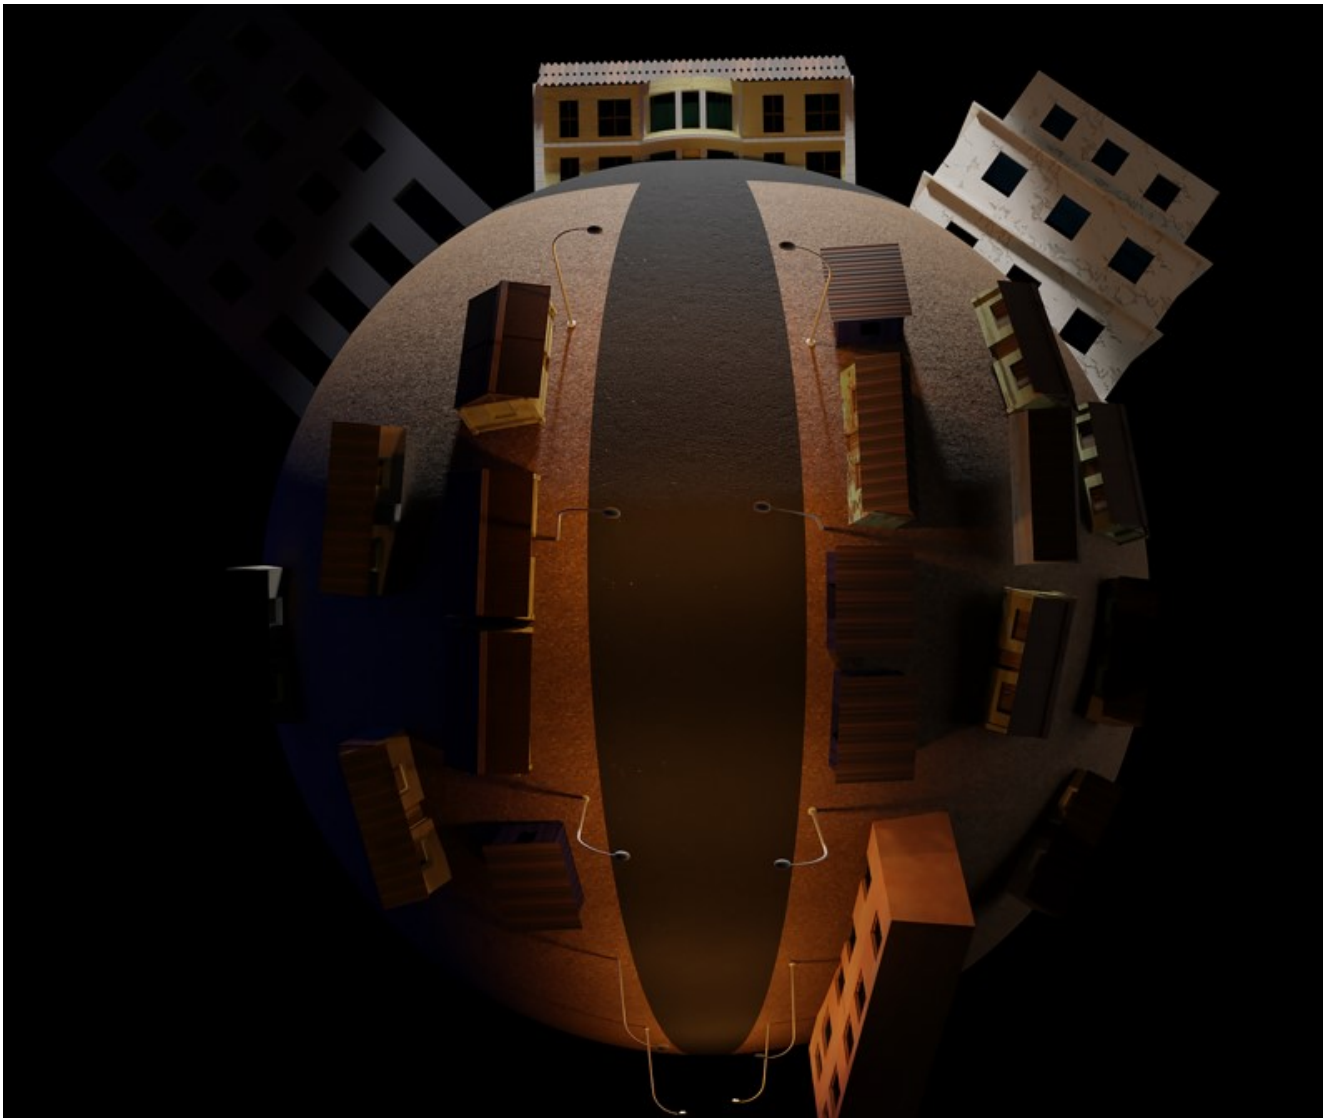

**World View**

**R 2,324.00**

Frame	None
Edition Size	1
Medium	Digital
Height	54.40 cm
Width	84.10 cm
Artist	Paul Lesley
Year	2023