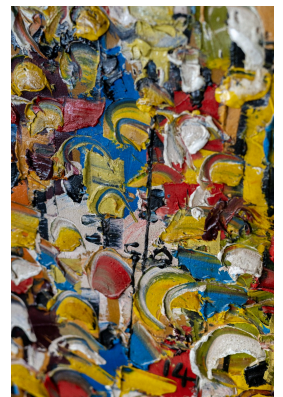

People Scene B12/14

Call for Price

Medium	Oil on Canvas
Location	Cape Town, South Africa
Height	123.00 cm
Width	120.00 cm
Artist	Ablade Glover
Year	2014