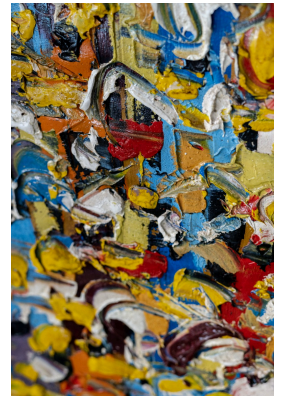

People Scene B12/14

Call for Price

Medium	Oil on Canvas
Location	Cape Town, South Africa
Height	123.00 cm
Width	120.00 cm
Artist	Ablade Glover
Year	2014