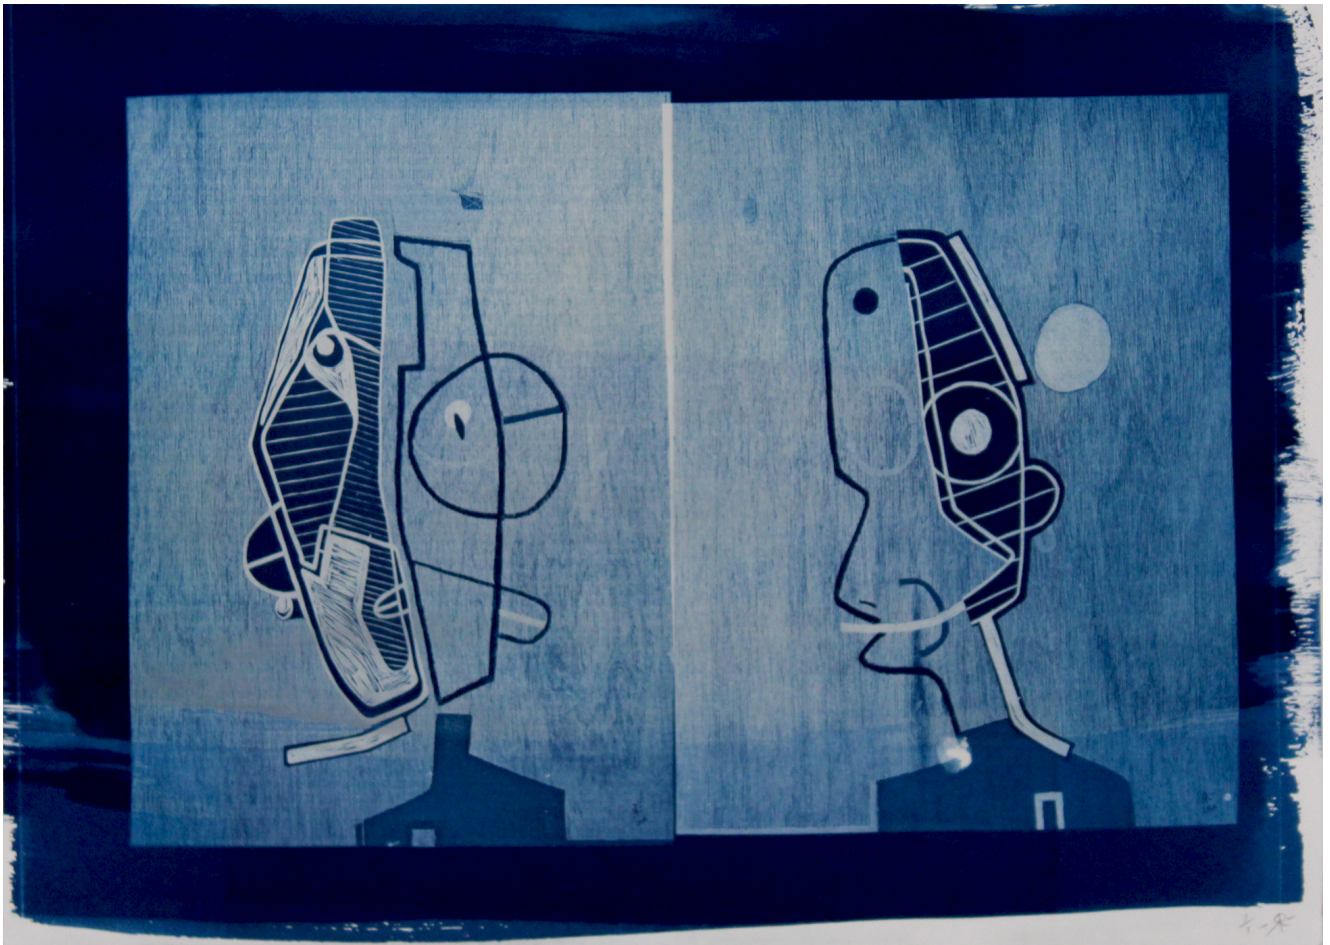

**Popeye and Olive**

**R 5,652.17**

Frame	None
Medium	cyanotype on paper
Height	29.00 cm
Width	41.00 cm
Artist	Renée Rossouw
Year	2023