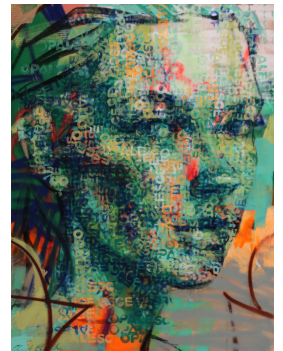

Opalesce

R 33,043.47

Frame	None
Medium	Acrylic paint on canvas
Height	120.00 cm
Width	90.00 cm
Artist	Claude Chandler
Year	2023