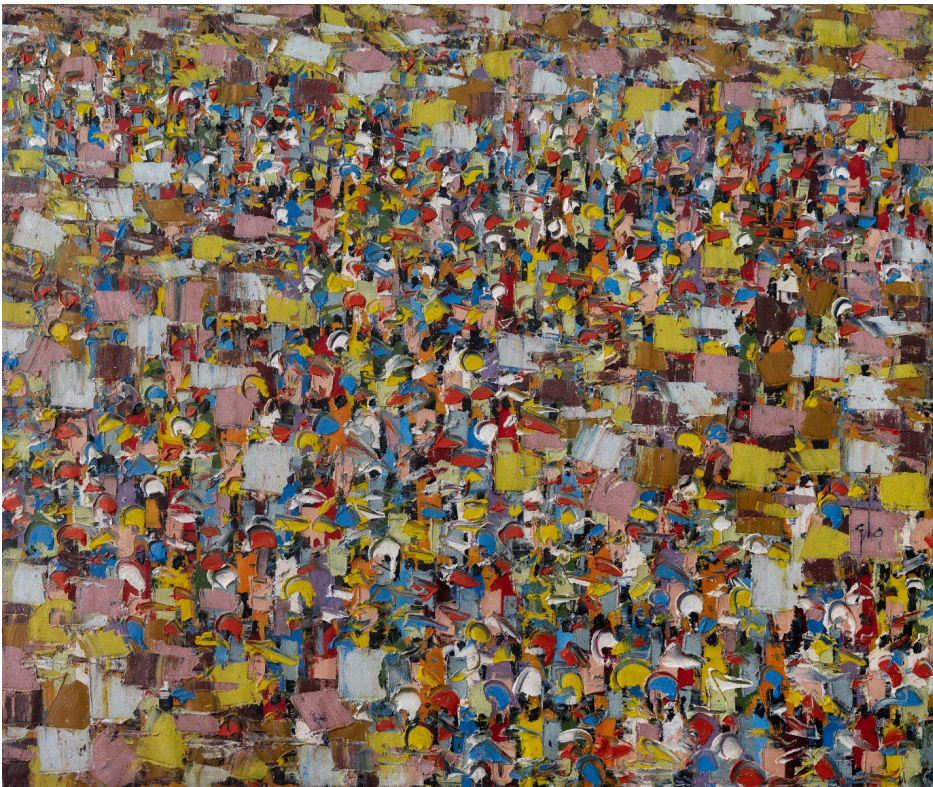

**People Scene E30/16**

**Call for Price**

Medium	Oil on Canvas
Height	124.00 cm
Width	155.00 cm
Artwork Height	122
Artwork Width	152
Artist	Ablade Glover
Year	2016