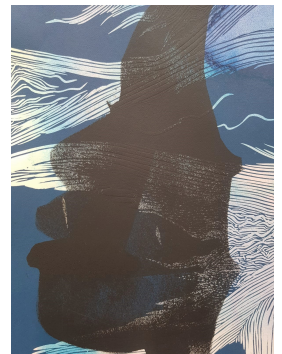

**Infinite Self (ii)**

**R 16,000.00**

Contour lines and silhouettes superimposed onto a fluid and vibrant watercolour background.

Frame	Black box frame
Medium	Linocut, water colour and hand printing on archival paper.
Height	50.00 cm
Width	70.00 cm
Artist	Mbali Tshabalala
Year	2022