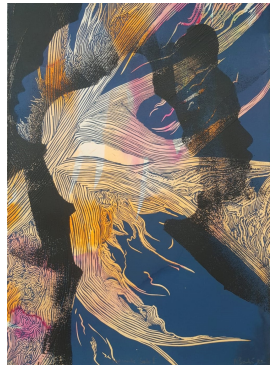

Infinite Self

R 10,000.00

Contour lines and silhouettes superimposed on fluid and vibrant watercolour background.

Frame	Black box frame.
Medium	Linocut, water colour and hand printing on archival paper.
Height	50.00 cm
Width	35.00 cm
Artist	Mbali Tshabalala
Year	2022