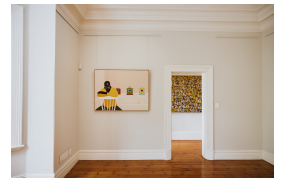

## Ndi Bi Na Yard

**Call for Price**

This graphic artwork reflects a typical scene in a dusty Nigerian village “it is tradition in my Igbo culture to go East to one’s family homestead, and I have such deep memories of spending time in my family’s village; there were always one or two shady adults lingering on the outskirts of our games and conversations”, says Muoh. Ndi bi na Yard is commentary of the underbelly of Nigerian society and indeed Muoh’s own memory bank and a persistent awareness that one need be wary around strange men.