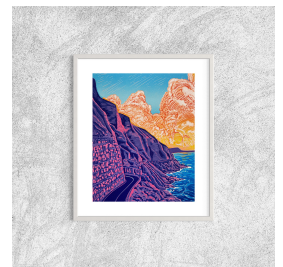

En Route I

R 3,800.00

Title: *En route I*
Edition size: 1/5
Paper size: 450 x 355mm

Medium: 6 layer Reduction linocut
Year created: 2022

This body of work explores the effect that seemingly barren and deserted landscapes have on the human spirit. Sunsets represent the cyclic nature of everything - the anticipation of a new day, a fresh start, a new beginning.

Encapsulating and conveying the magic and infinite vastness of such surreal places to provoke an emotional connection with the viewer. One never feels so humbled by our insignificance as when confronted by the magical splendor and vastness of the middle of nowhere. Such places enable us to glimpse the bigger picture and empowers us with the realization that we are part of something much greater than ourselves.

Our imposition and interference in the natural landscape is implied. The irony that we would not be able to observe and bask in its splendor without imposing ourselves upon it.

Frame	None
Edition Size	5
Medium	Reduction Linocut
Height	45.00 cm
Width	35.00 cm
Artwork Height	35
Artwork Width	26
Artist	Mariette Momberg
Year	2022