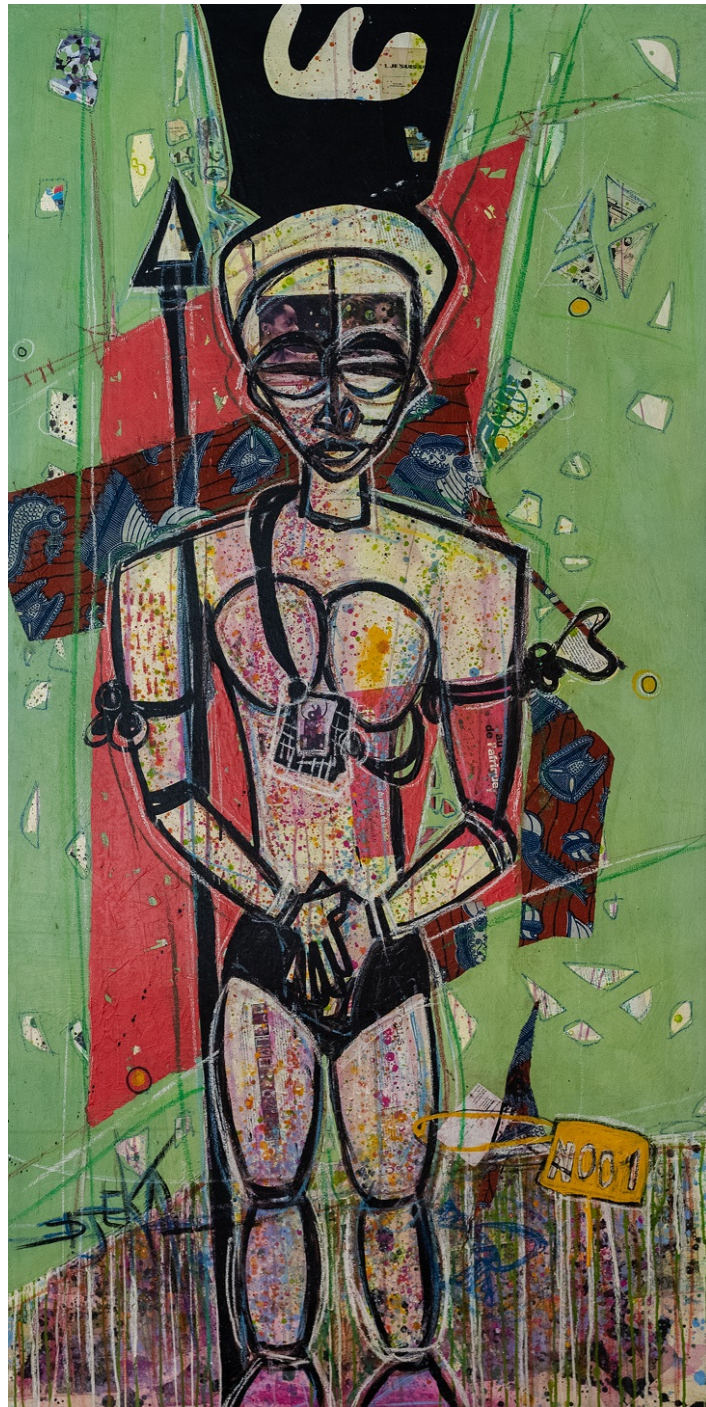

Isrê

R 126,630.00

Signed by artist.

A powerful warrior woman or Amazon stands proud in this commanding portrait. “...in my ethnic group, the Akans, and in other groups, women have always protected the village, the society... even the king or the chief of an army...” explains Djèka. As with all Djèka’s work, symbolism reigns supreme – her arrow represents a need to press on no matter circumstances. Similarly, her power as a woman is represented by her exaggerated breasts.

Frame	None
Medium	Mixed media on canvas
Height	199.00 cm
Width	199.00 cm
Artist	Jean-Baptiste Djèka
Year	2018