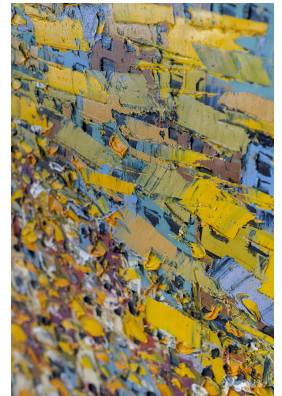

City Scope HSE40/22

Call for Price

Frame	None
Medium	Oil on canvas
Height	128.00 cm
Width	103.00 cm
Artwork Height	125
Artwork Width	100
Artist	Ablade Glover
Year	2017