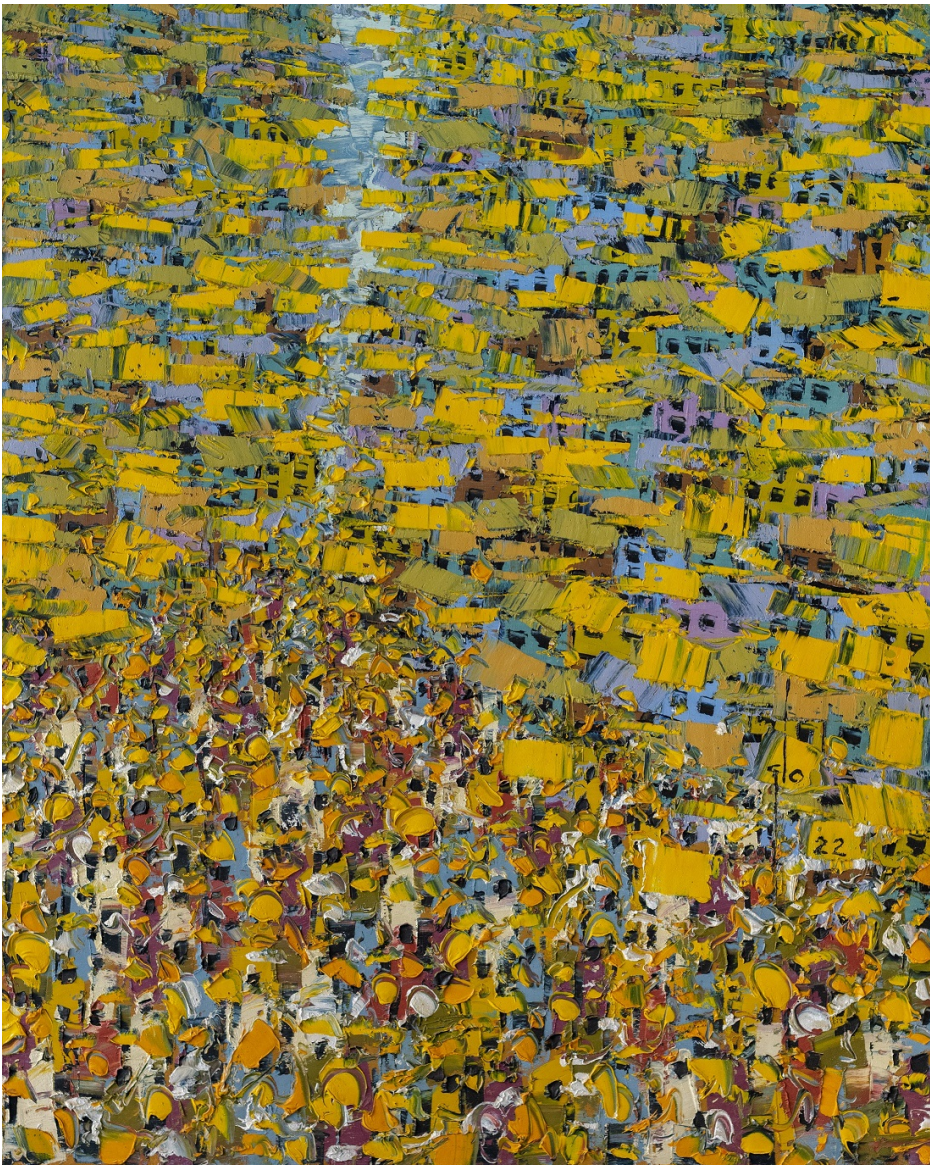

City Scope HSE40/22

Call for Price

Frame	None
Medium	Oil on canvas
Height	128.00 cm
Width	103.00 cm
Artwork Height	125
Artwork Width	100
Artist	Ablade Glover
Year	2017