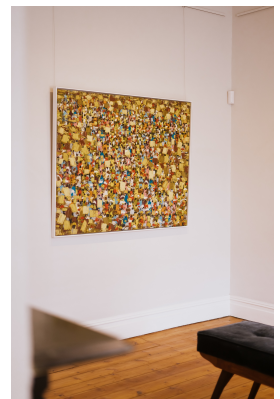

Market Place PROF 29/16

Call for Price

Medium	Oil on canvas
Height	119.00 cm
Width	148.00 cm
Artist	Ablade Glover
Year	2016