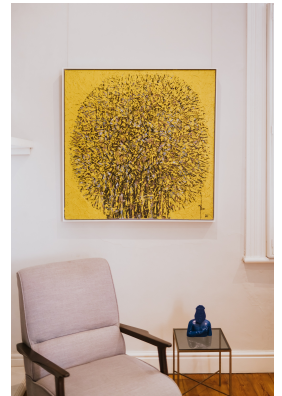

Yellow Forest HSE12/21

Call for Price

| | |
|--------|---------------|
| Frame | None |
| Medium | Oil on canvas |
| Height | 103.00 cm |
| Width | 103.00 cm |
| Artist | Ablade Glover |
| Year | 2021 |