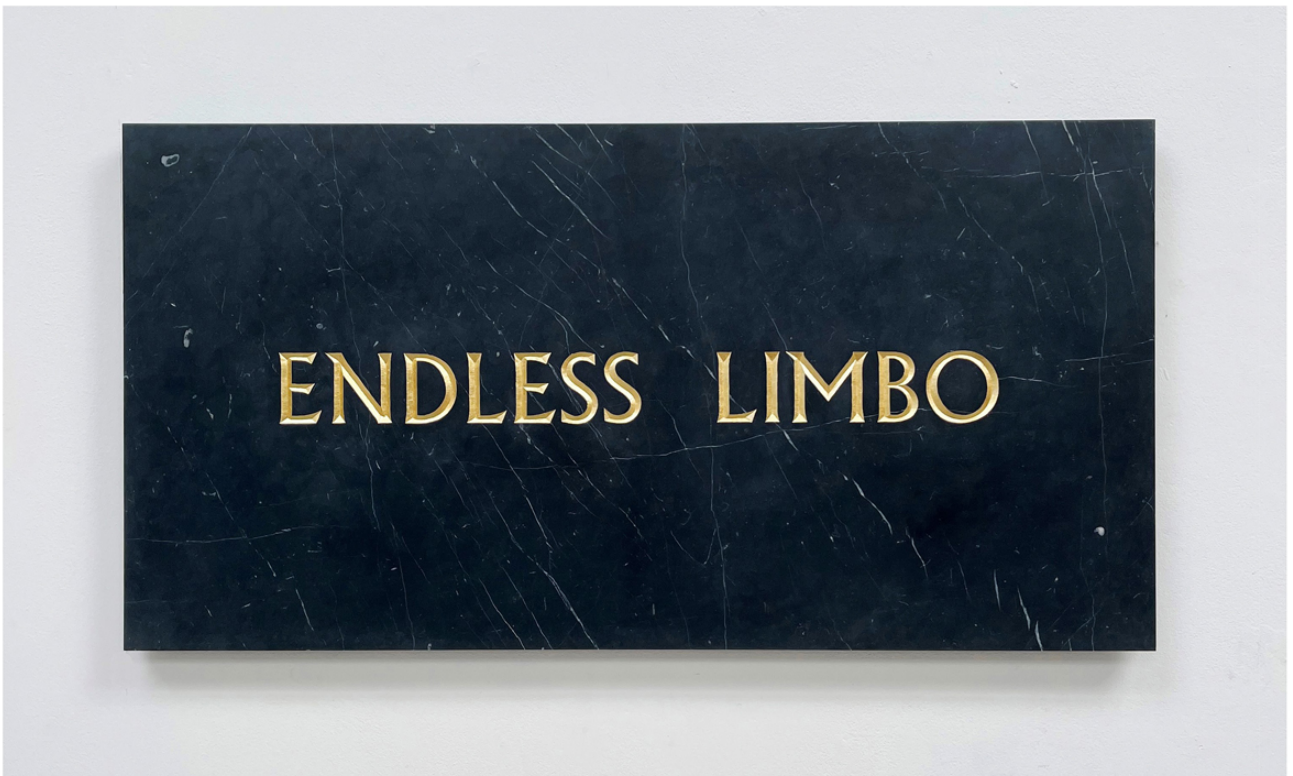

ENDLESS LIMBO

R 53,000.00

Frame	None
Edition Size	3
Medium	Marble and gold leaf
Height	56.00 cm
Width	110.00 cm
Artist	Brett Murray
Year	2022