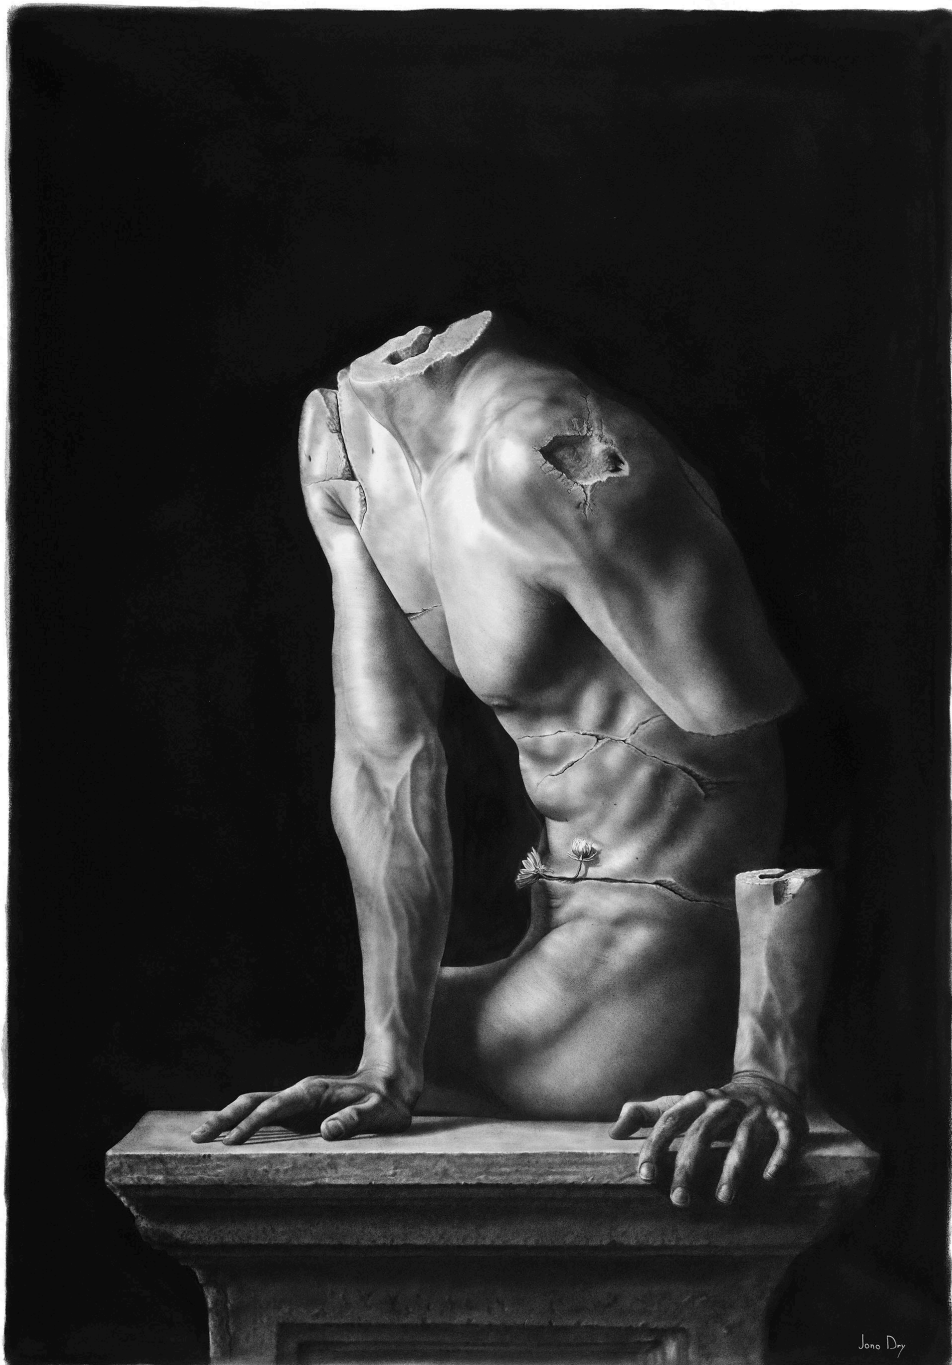

Ruin

Call for Price

A limited edition print of the original pencil on paper work, *Ruin* shows a hyperrealist drawing of a broken, statuesque figure.

Frame	None
Edition Size	50
Medium	Limited edition giclée print
Height	84.00 cm
Width	59.00 cm
Artist	Jono Dry
Year	2020