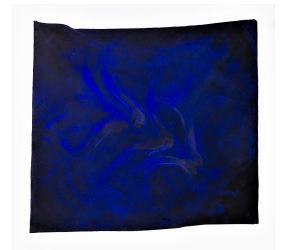

Delving In

R 30,000.00

Frame	None
Medium	Washing Blue (powder) and acrylic on canvas
Height	162.00 cm
Width	184.00 cm
Artist	Hemali Khoosal
Year	2021