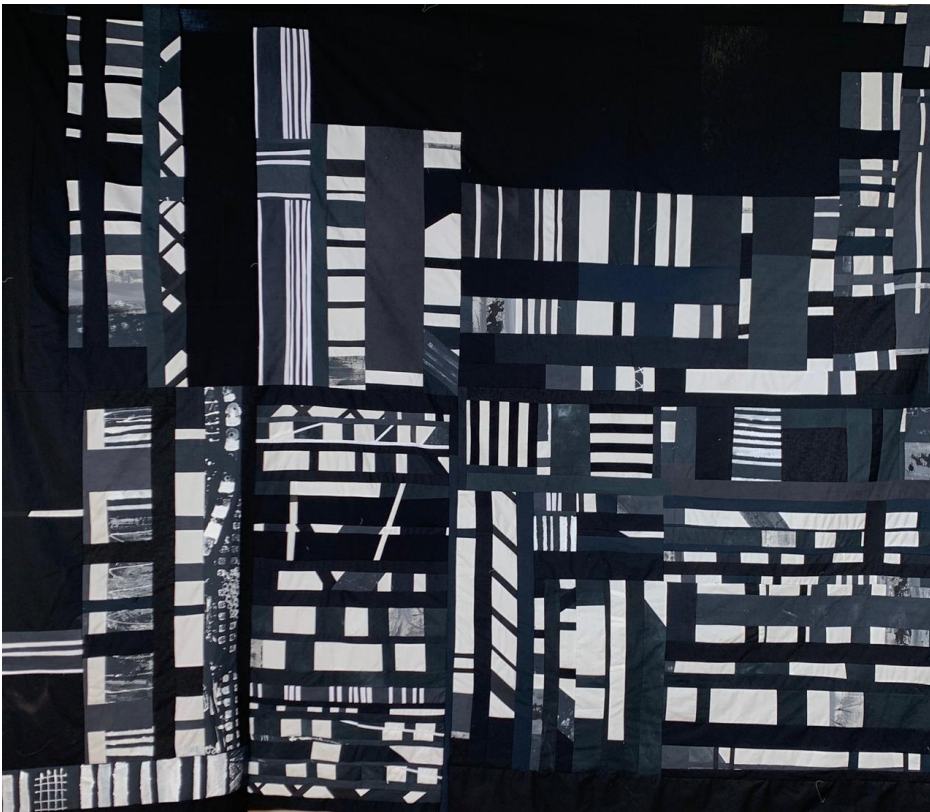

## City Scapes

Call for Price

©Mandy Shindler Pieced, 100% Cotton, Hand Dyed, Hand Painted

|        |                |
|--------|----------------|
| Frame  | None           |
| Medium | Textile        |
| Height | 220.00 cm      |
| Width  | 220.00 cm      |
| Artist | Mandy Shindler |
| Year   | 2021           |